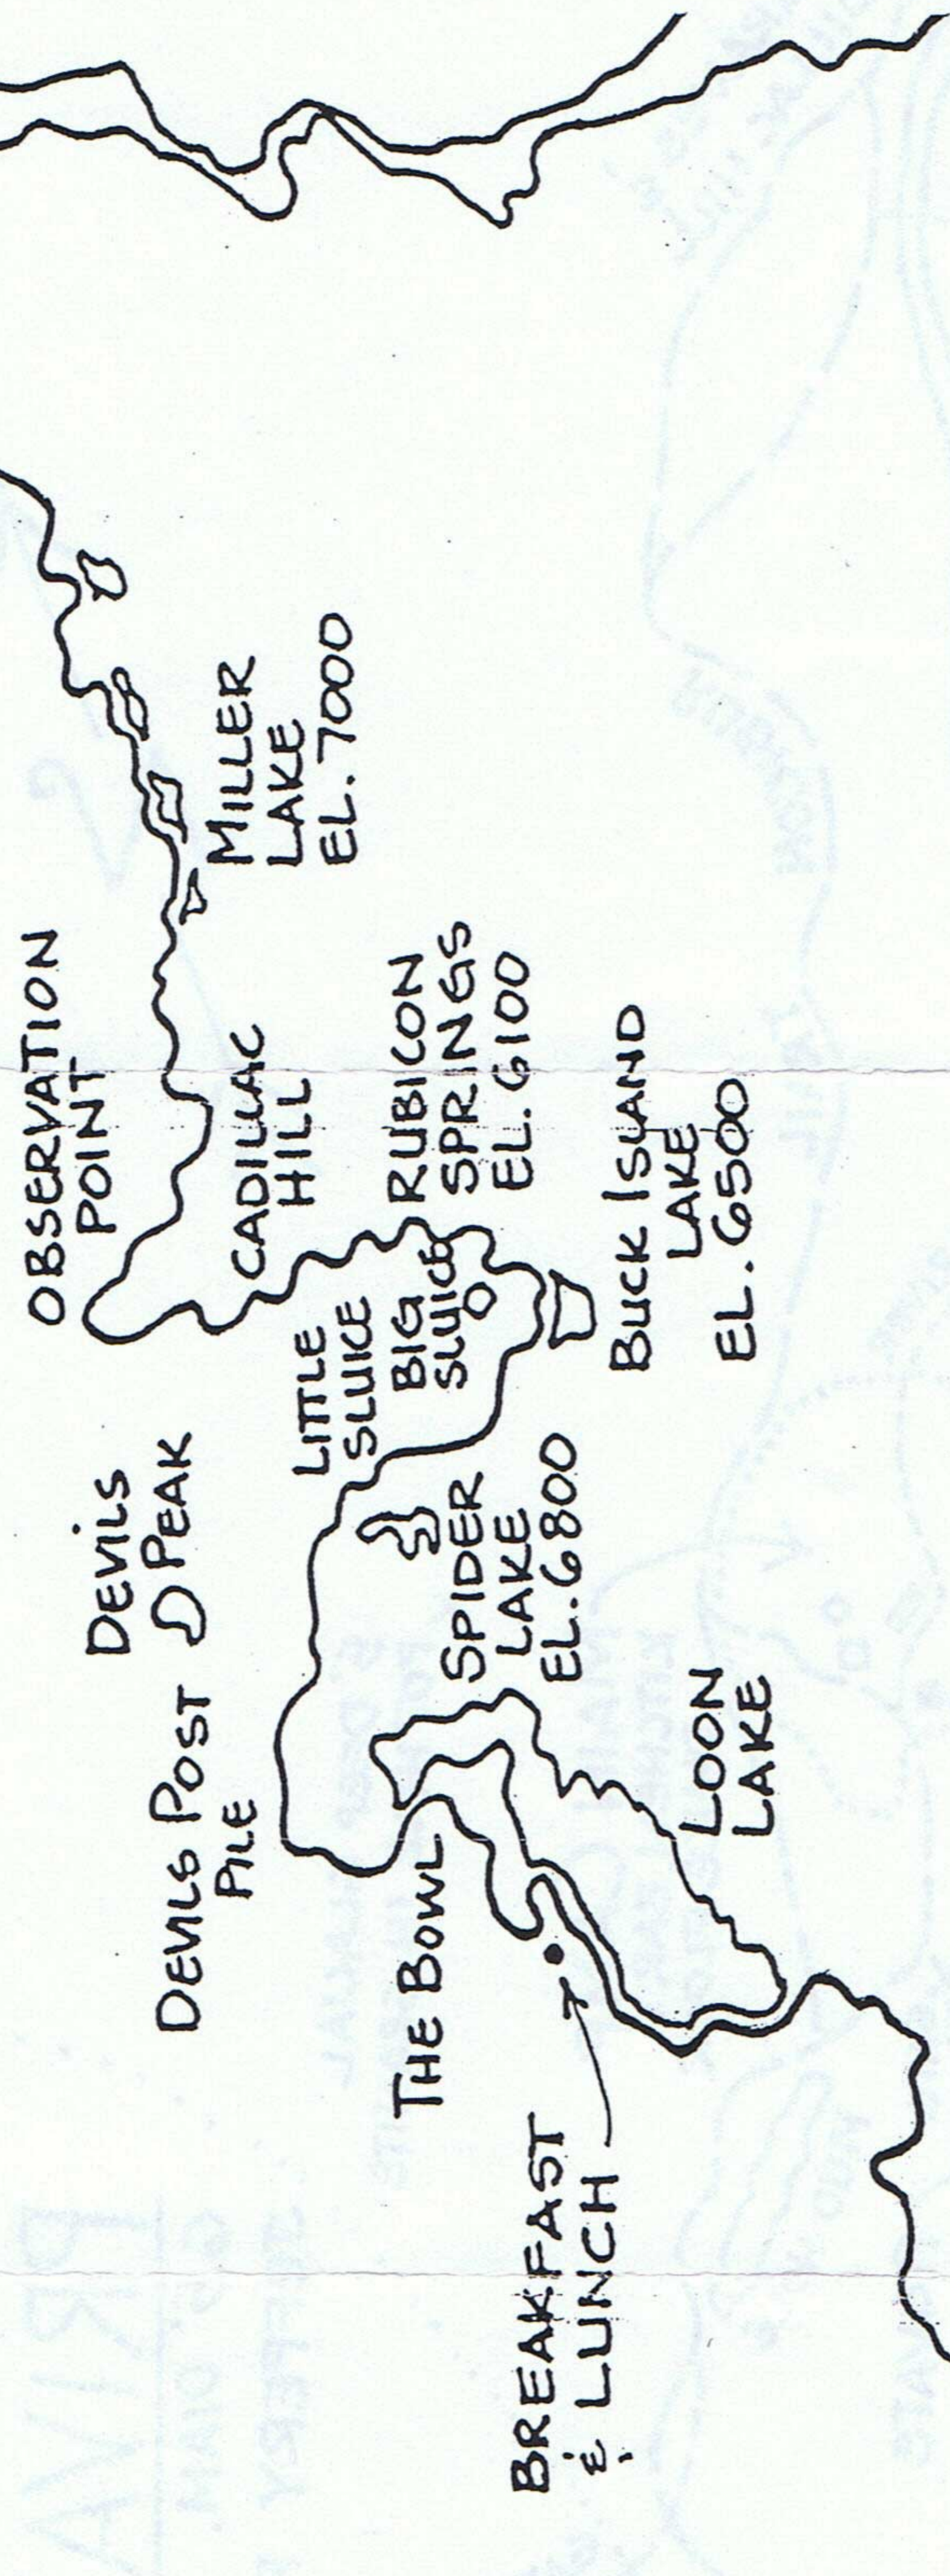

MILEAGE

GEORGETOWN TO UNCLE TOM'S CABIN 25 MI

UNCLE TOM'S CABIN TO LOON LAKE 18 MI

LOON LAKE TO RUBICON SPRINGS 7 1/2 MI (CAMP)

RUBICON SPRINGS TO LAKE TAHOE 9 1/2 MI

FUMEWOOD
Resort

LAKE TAHOE
EL. 6229
CHAMBERS
1 Mile

SOUTH
LAKE
TAHOE

"THE RUBICON" TRAIL "

UNCLE TOM'S
CABIN
EL. 5100

HARTLESS
EL. 6000

ICE HOUSE ROAD

BREAKFAST
& LUNCH

THE BOWL

SPIDER
LAKE
EL. 6800

LOON
LAKE

DEVILS
POST &
PEAK

LITTLE
SLUICE

BIG
SLUICE
RUBICON
SPRINGS
EL. 6100

BUCK ISLAND
LAKE
EL. 6500

CADILLAC
HILL

MILLER
LAKE
EL. 7000

OBSERVATION
POINT